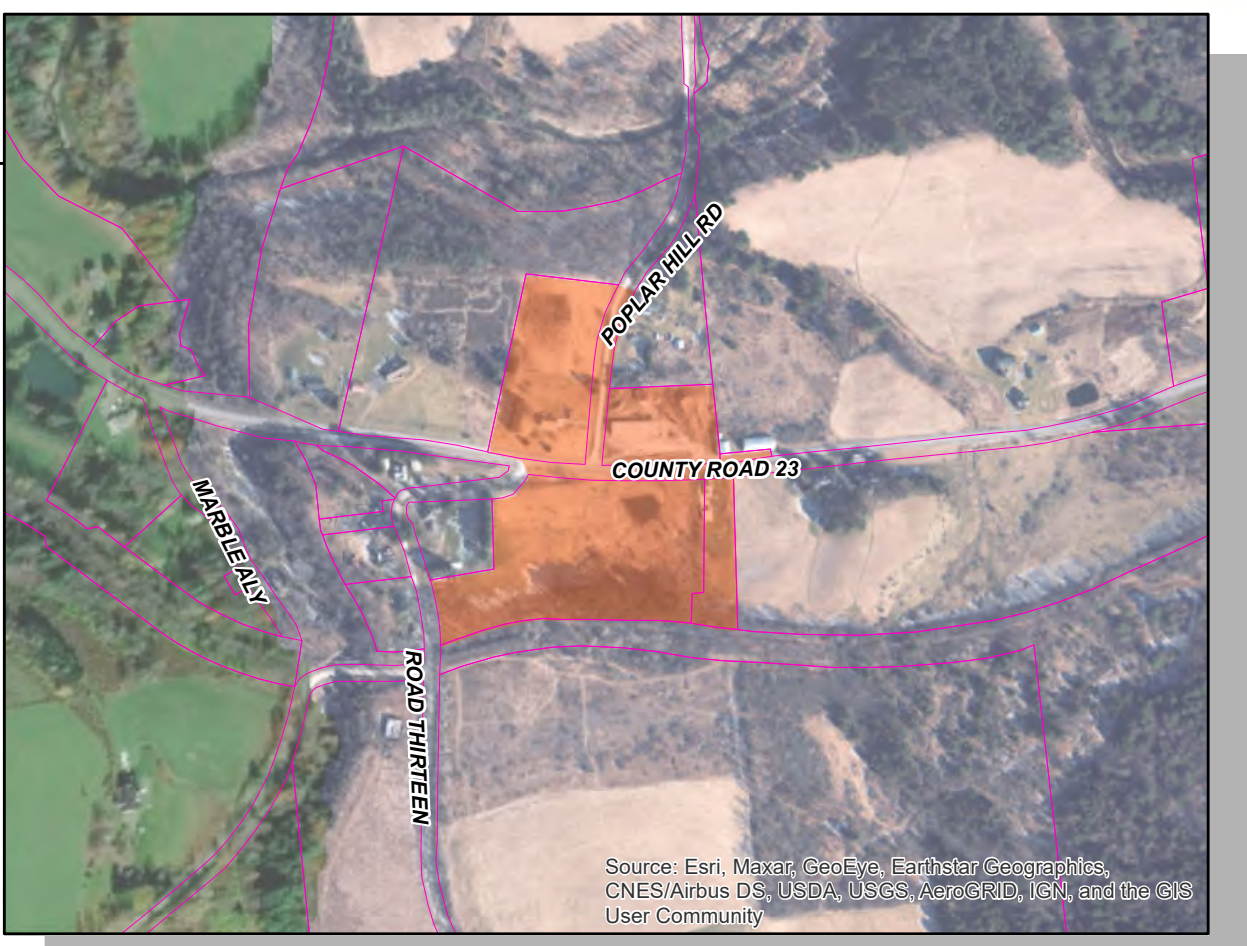

**TOWN OF SIDNEY  
ZONING MAP  
DELAWARE COUNTY, N.Y.**

INSET 4

INSET 2

INSET 3

INSET 3

INSET 1

INSET 1

INSET 2

INSET 5

INSET 4

INSET 6

SIDNEY CENTER

SIDNEY CENTER

**LEGEND**

- TAX PARCEL BOUNDARIES
- VILLAGE AND HAMLET BOUNDARY
- TOWN OF SIDNEY BOUNDARY
- RESIDENTIAL AGRICULTURAL ZONE
- HAMLET ZONE IN SIDNEY CENTER
- RESIDENTIAL DISTRICTS
- COMMERCIAL DISTRICTS
- MAYWOOD DISTRICT IN SIDNEY CENTER

INSET 6

INSET 5

PREPARED BY DELAWARE ENGINEERING D.P.C. MAY 27, 2021

SOURCES:  
 -TOWN OF SIDNEY DIGITAL TAX PARCELS, DATED 2018  
 -ESRI WORLD MAPS  
 -ESRI STREET MAPS  
 -TOWN OF SIDNEY ZONING MAP ENTITLED "ZONING MAP"  
 -TOWN OF SIDNEY, N.Y. DATED SEPT. 1989  
 -SIDNEY CENTER ZONING MAP ENTITLED "ATTACHMENT A"  
 DATED SEP. 1989

NOTE: SCALE VARIES PER VIEW