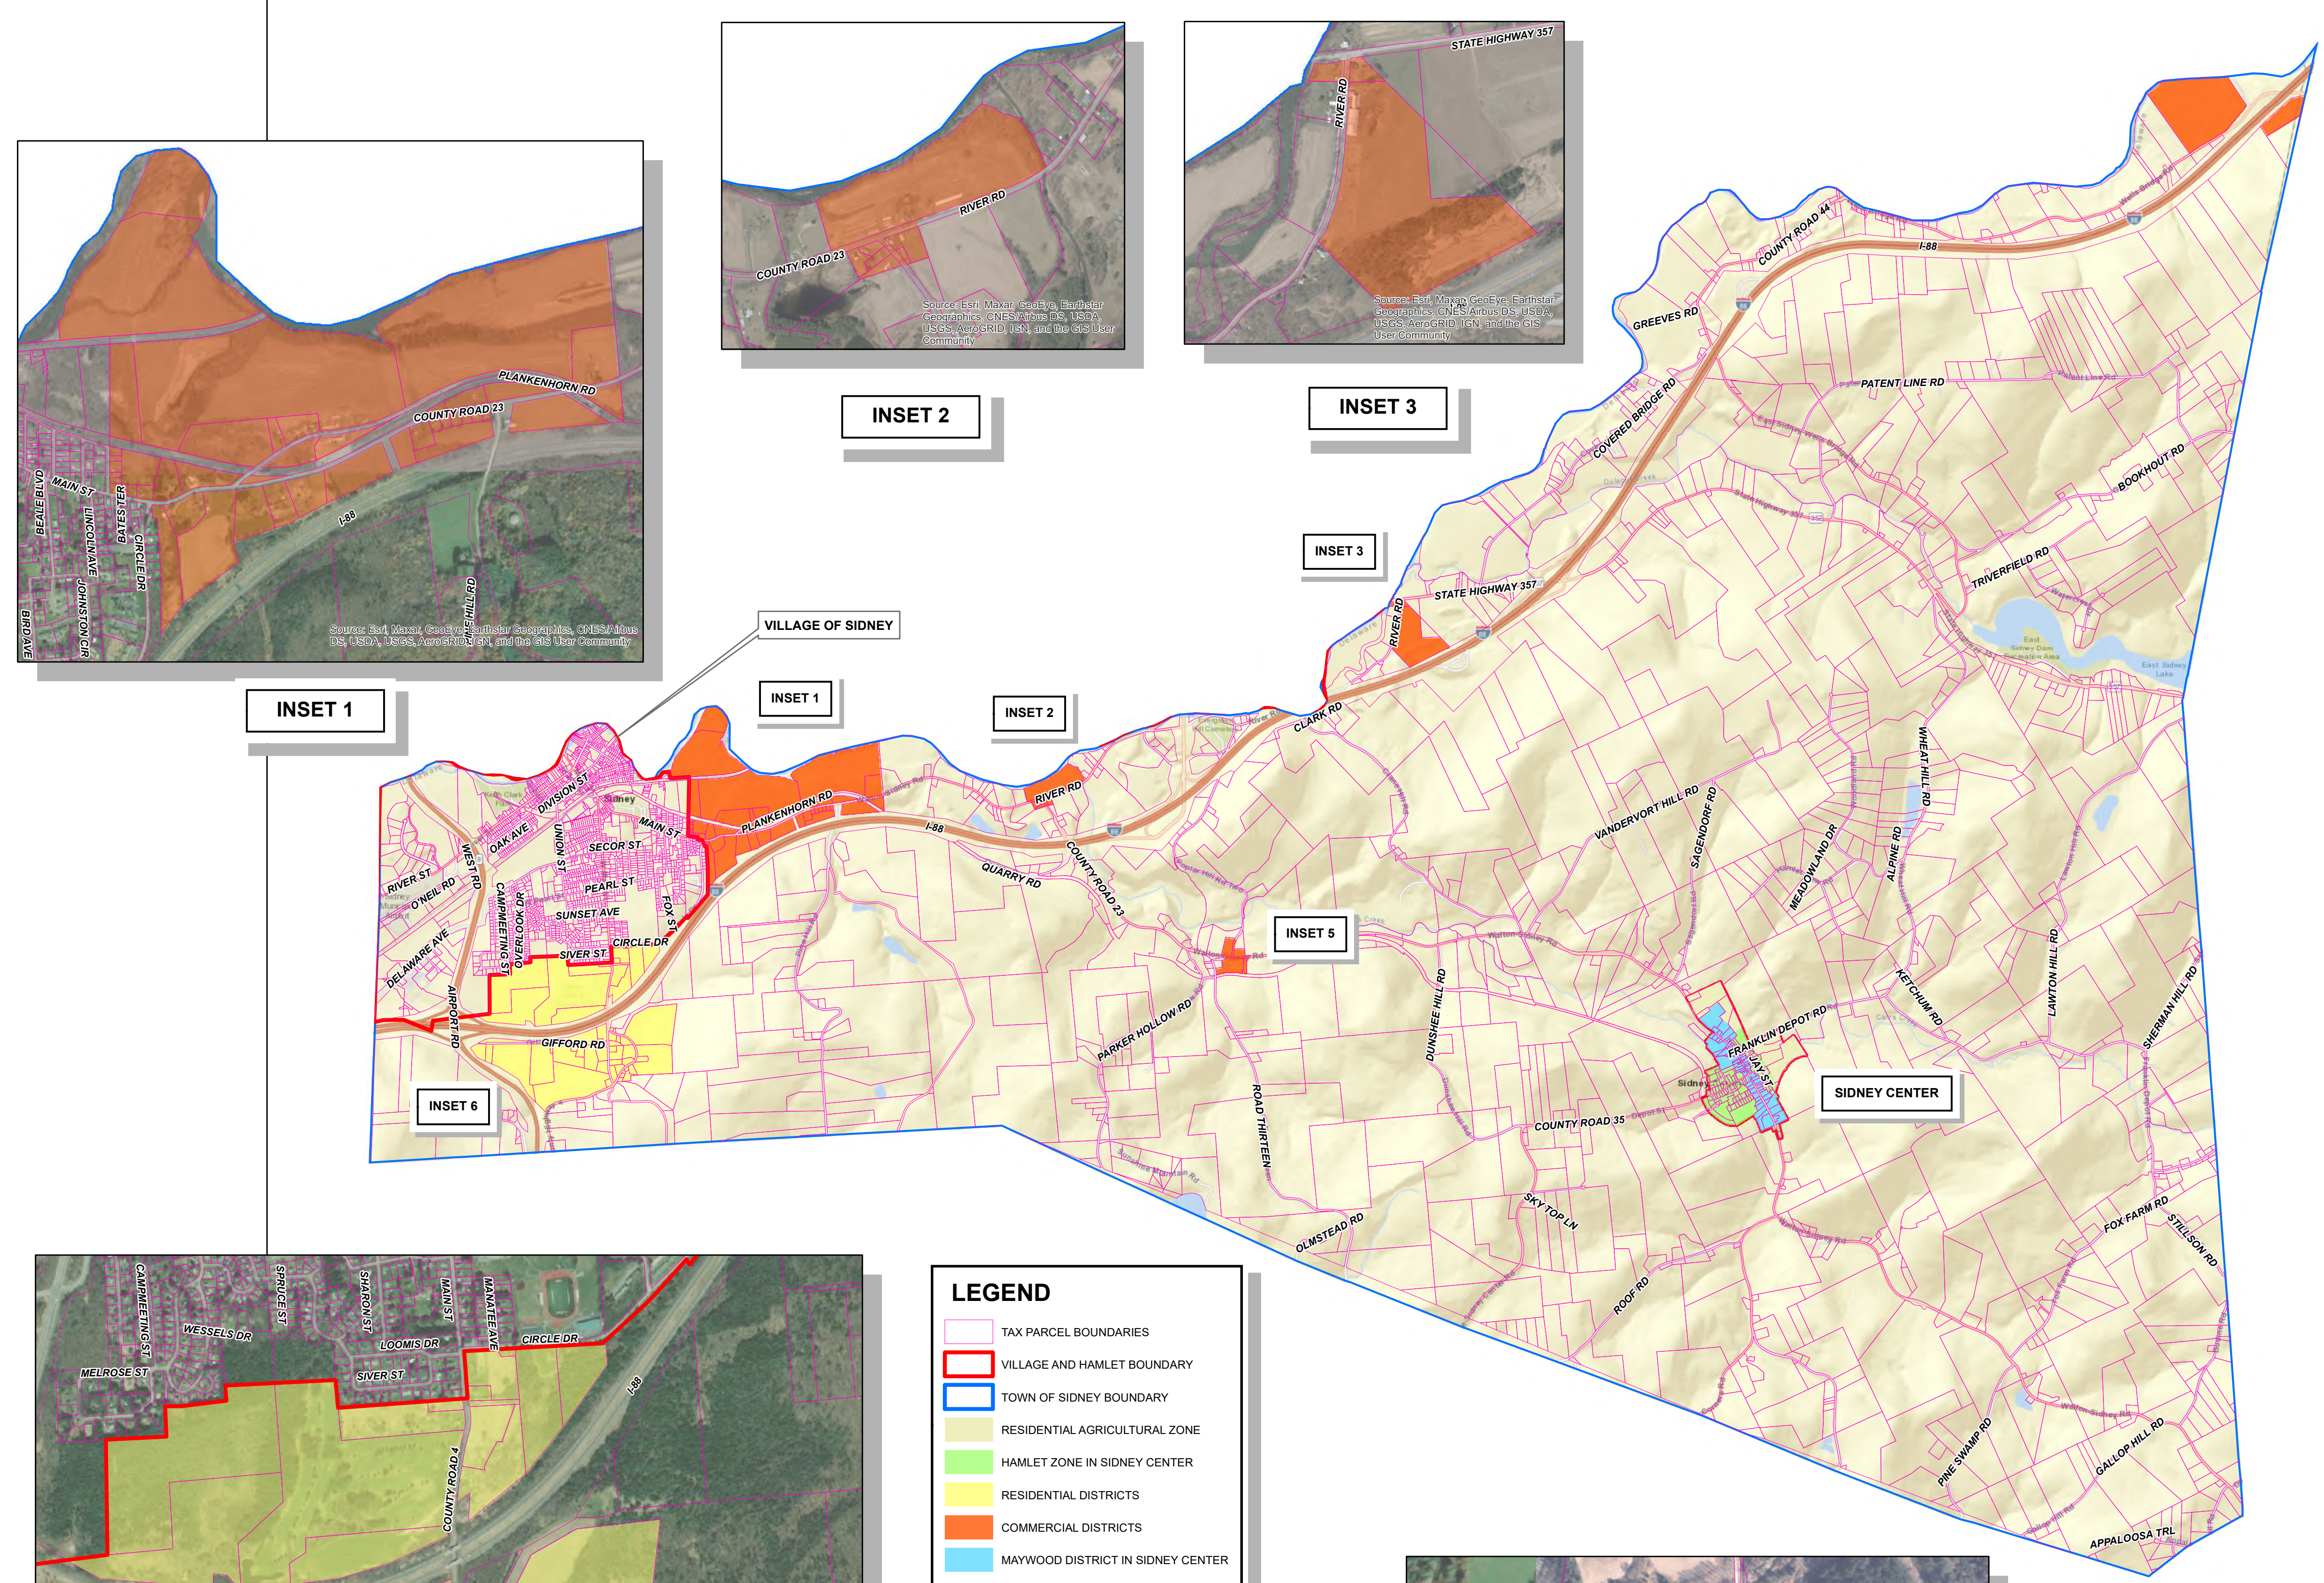

**TOWN OF SIDNEY  
ZONING MAP  
DELAWARE COUNTY, N.Y.**

INSET 4

INSET 2

INSET 3

INSET 3

INSET 1

INSET 1

INSET 2

INSET 5

INSET 4

INSET 6

SIDNEY CENTER

SIDNEY CENTER

**LEGEND**

- TAX PARCEL BOUNDARIES
- VILLAGE AND HAMLET BOUNDARY
- TOWN OF SIDNEY BOUNDARY
- RESIDENTIAL AGRICULTURAL ZONE
- HAMLET ZONE IN SIDNEY CENTER
- RESIDENTIAL DISTRICTS
- COMMERCIAL DISTRICTS
- MAYWOOD DISTRICT IN SIDNEY CENTER

INSET 6

INSET 5

PREPARED BY DELAWARE ENGINEERING D.P.C. MAY 27, 2021

SOURCES:  
 -TOWN OF SIDNEY DIGITAL TAX PARCELS, DATED 2018  
 -ESRI WORLD MAPS  
 -ESRI STREET MAPS  
 -TOWN OF SIDNEY ZONING MAP ENTITLED "ZONING MAP"  
 -TOWN OF SIDNEY, N.Y. DATED SEPT. 1989  
 -SIDNEY CENTER ZONING MAP ENTITLED "ATTACHMENT A"  
 DATED SEP. 1989

NOTE: SCALE VARIES PER VIEW