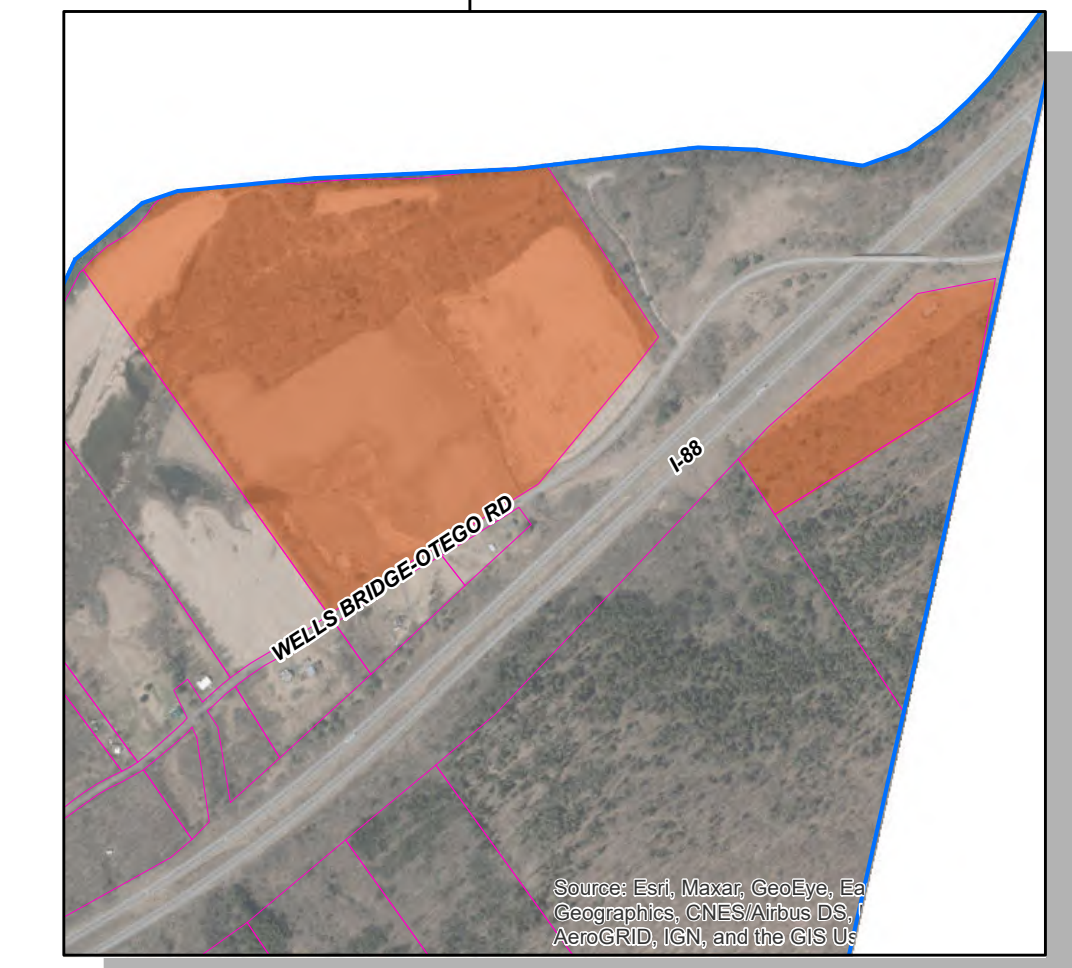

**TOWN OF SIDNEY  
ZONING MAP  
DELAWARE COUNTY, N.Y.**

INSET 4

INSET 2

INSET 3

INSET 3

INSET 1

INSET 1

INSET 2

INSET 5

INSET 4

INSET 6

SIDNEY CENTER

SIDNEY CENTER

**LEGEND**

- TAX PARCEL BOUNDARIES
- VILLAGE AND HAMLET BOUNDARY
- TOWN OF SIDNEY BOUNDARY
- RESIDENTIAL AGRICULTURAL ZONE
- HAMLET ZONE IN SIDNEY CENTER
- RESIDENTIAL DISTRICTS
- COMMERCIAL DISTRICTS
- MAYWOOD DISTRICT IN SIDNEY CENTER

INSET 6

INSET 5

PREPARED BY DELAWARE ENGINEERING D.P.C. MAY 27, 2021

SOURCES:  
 -TOWN OF SIDNEY DIGITAL TAX PARCELS, DATED 2018  
 -ESRI WORLD MAPS  
 -ESRI STREET MAPS  
 -TOWN OF SIDNEY ZONING MAP ENTITLED "ZONING MAP"  
 -TOWN OF SIDNEY, N.Y. DATED SEPT. 1989  
 -SIDNEY CENTER ZONING MAP ENTITLED "ATTACHMENT A"  
 DATED SEP. 1989

NOTE: SCALE VARIES PER VIEW