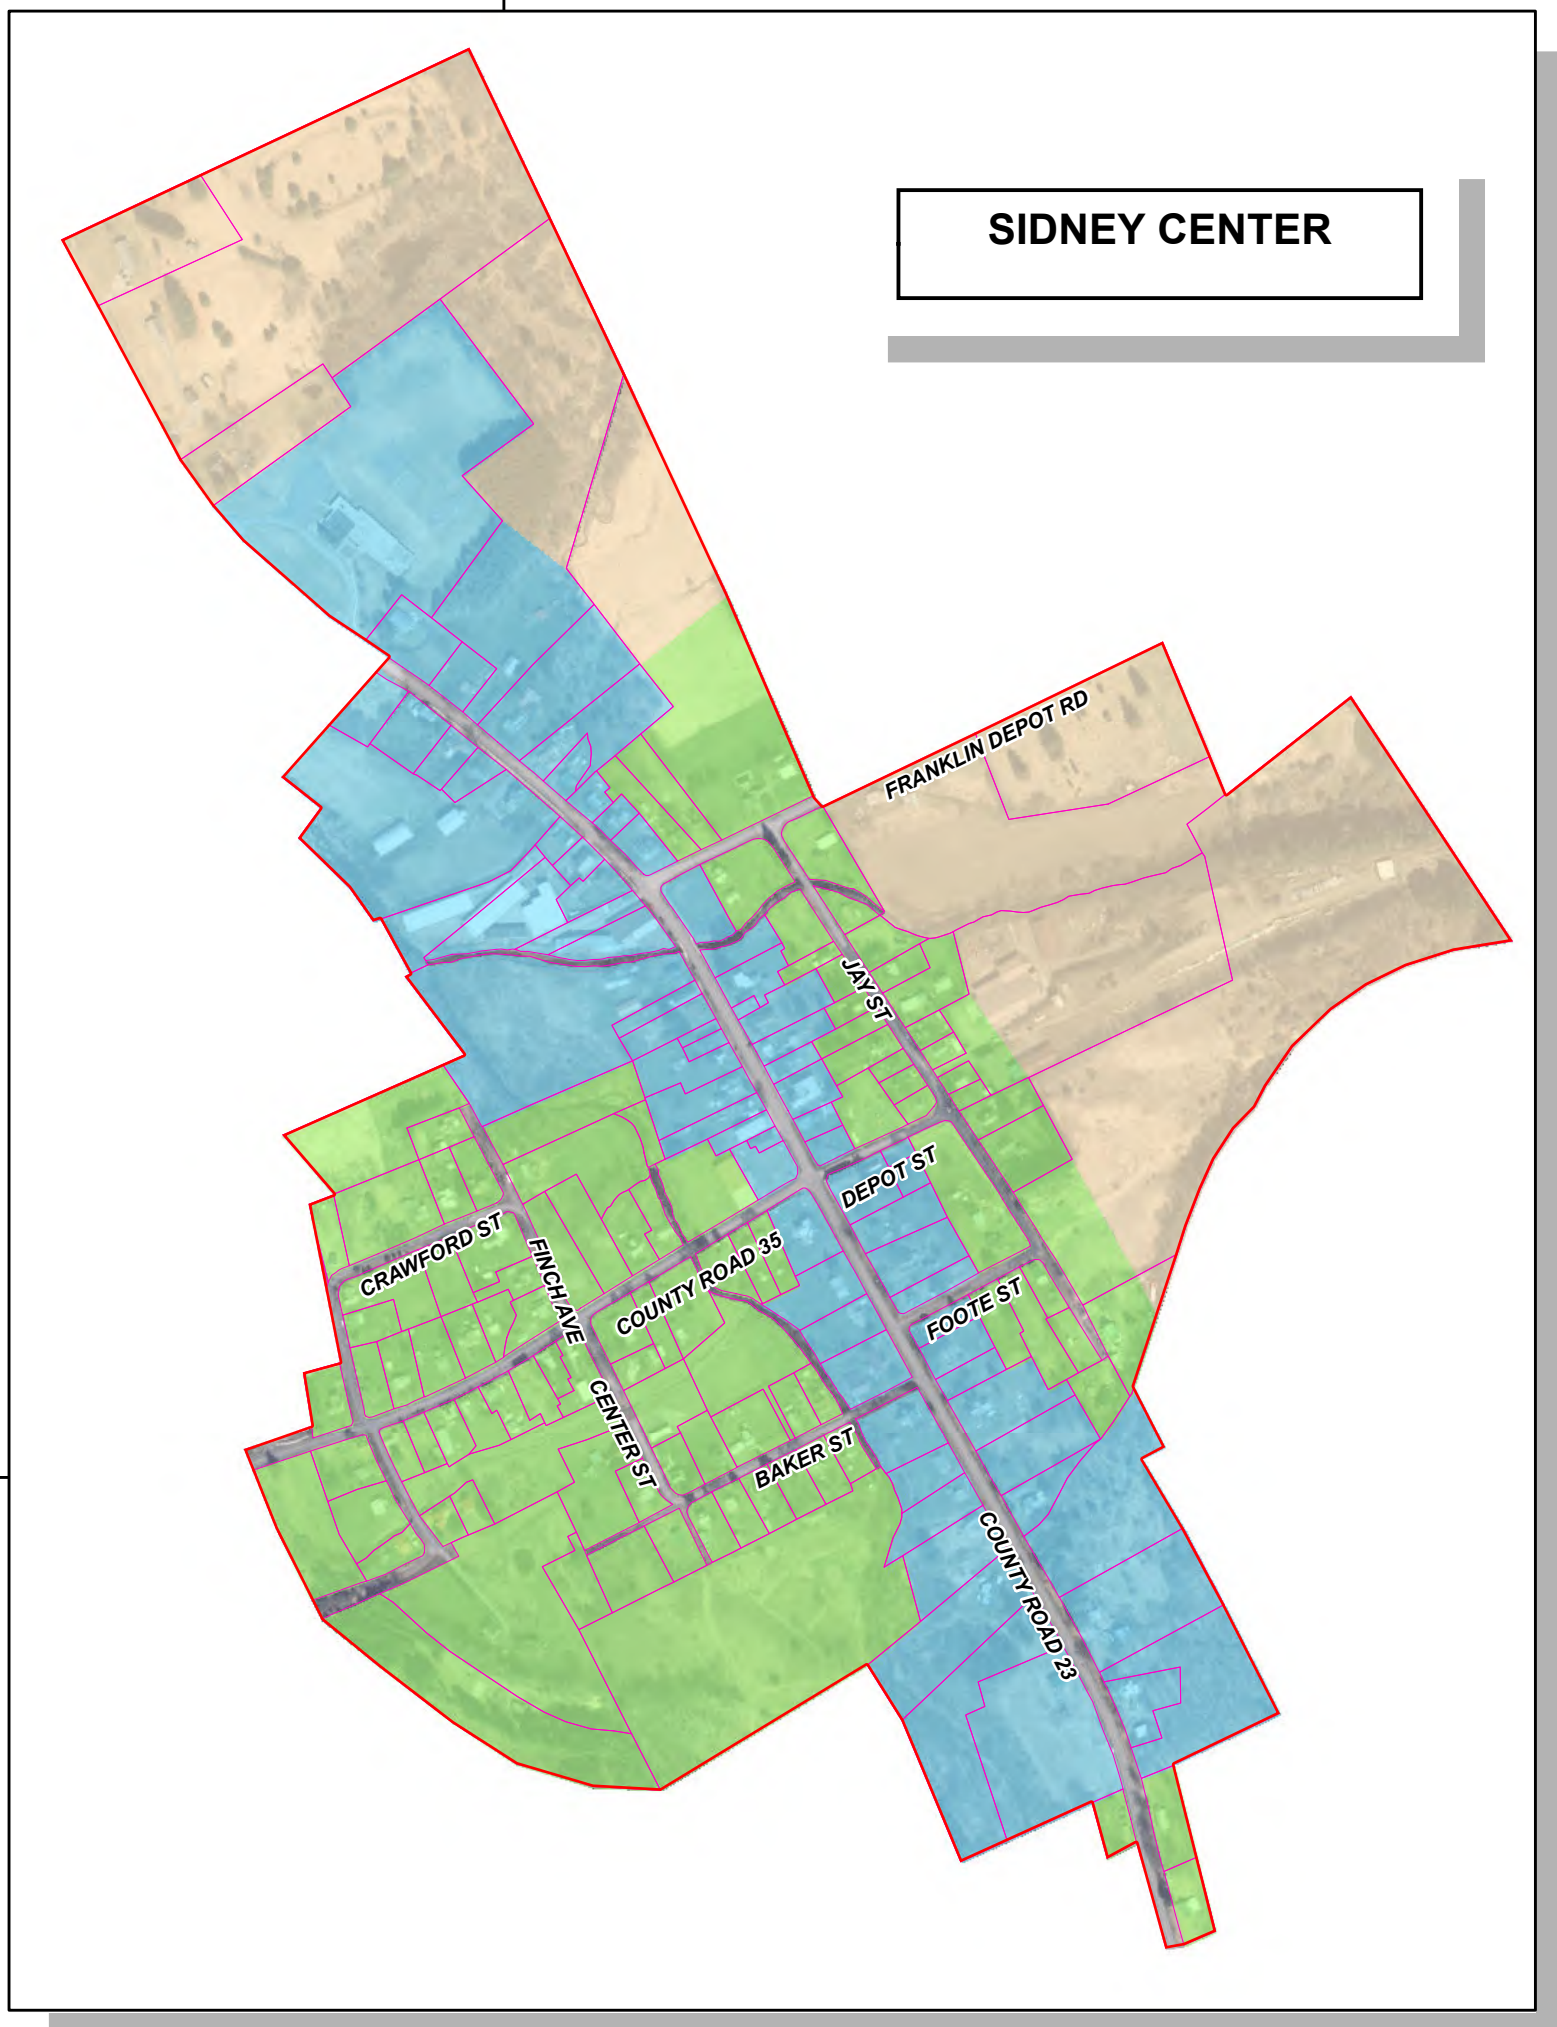

**TOWN OF SIDNEY  
ZONING MAP  
DELAWARE COUNTY, N.Y.**

INSET 4

INSET 2

INSET 3

INSET 3

INSET 1

INSET 1

INSET 2

INSET 5

INSET 4

INSET 6

SIDNEY CENTER

SIDNEY CENTER

**LEGEND**

- TAX PARCEL BOUNDARIES
- VILLAGE AND HAMLET BOUNDARY
- TOWN OF SIDNEY BOUNDARY
- RESIDENTIAL AGRICULTURAL ZONE
- HAMLET ZONE IN SIDNEY CENTER
- RESIDENTIAL DISTRICTS
- COMMERCIAL DISTRICTS
- MAYWOOD DISTRICT IN SIDNEY CENTER

INSET 6

INSET 5

PREPARED BY DELAWARE ENGINEERING D.P.C. MAY 27, 2021

SOURCES:  
 -TOWN OF SIDNEY DIGITAL TAX PARCELS, DATED 2018  
 -ESRI WORLD MAPS  
 -ESRI STREET MAPS  
 -TOWN OF SIDNEY ZONING MAP ENTITLED "ZONING MAP"  
 -TOWN OF SIDNEY, N.Y. DATED SEPT. 1989  
 -SIDNEY CENTER ZONING MAP ENTITLED "ATTACHMENT A"  
 DATED SEP. 1989

NOTE: SCALE VARIES PER VIEW