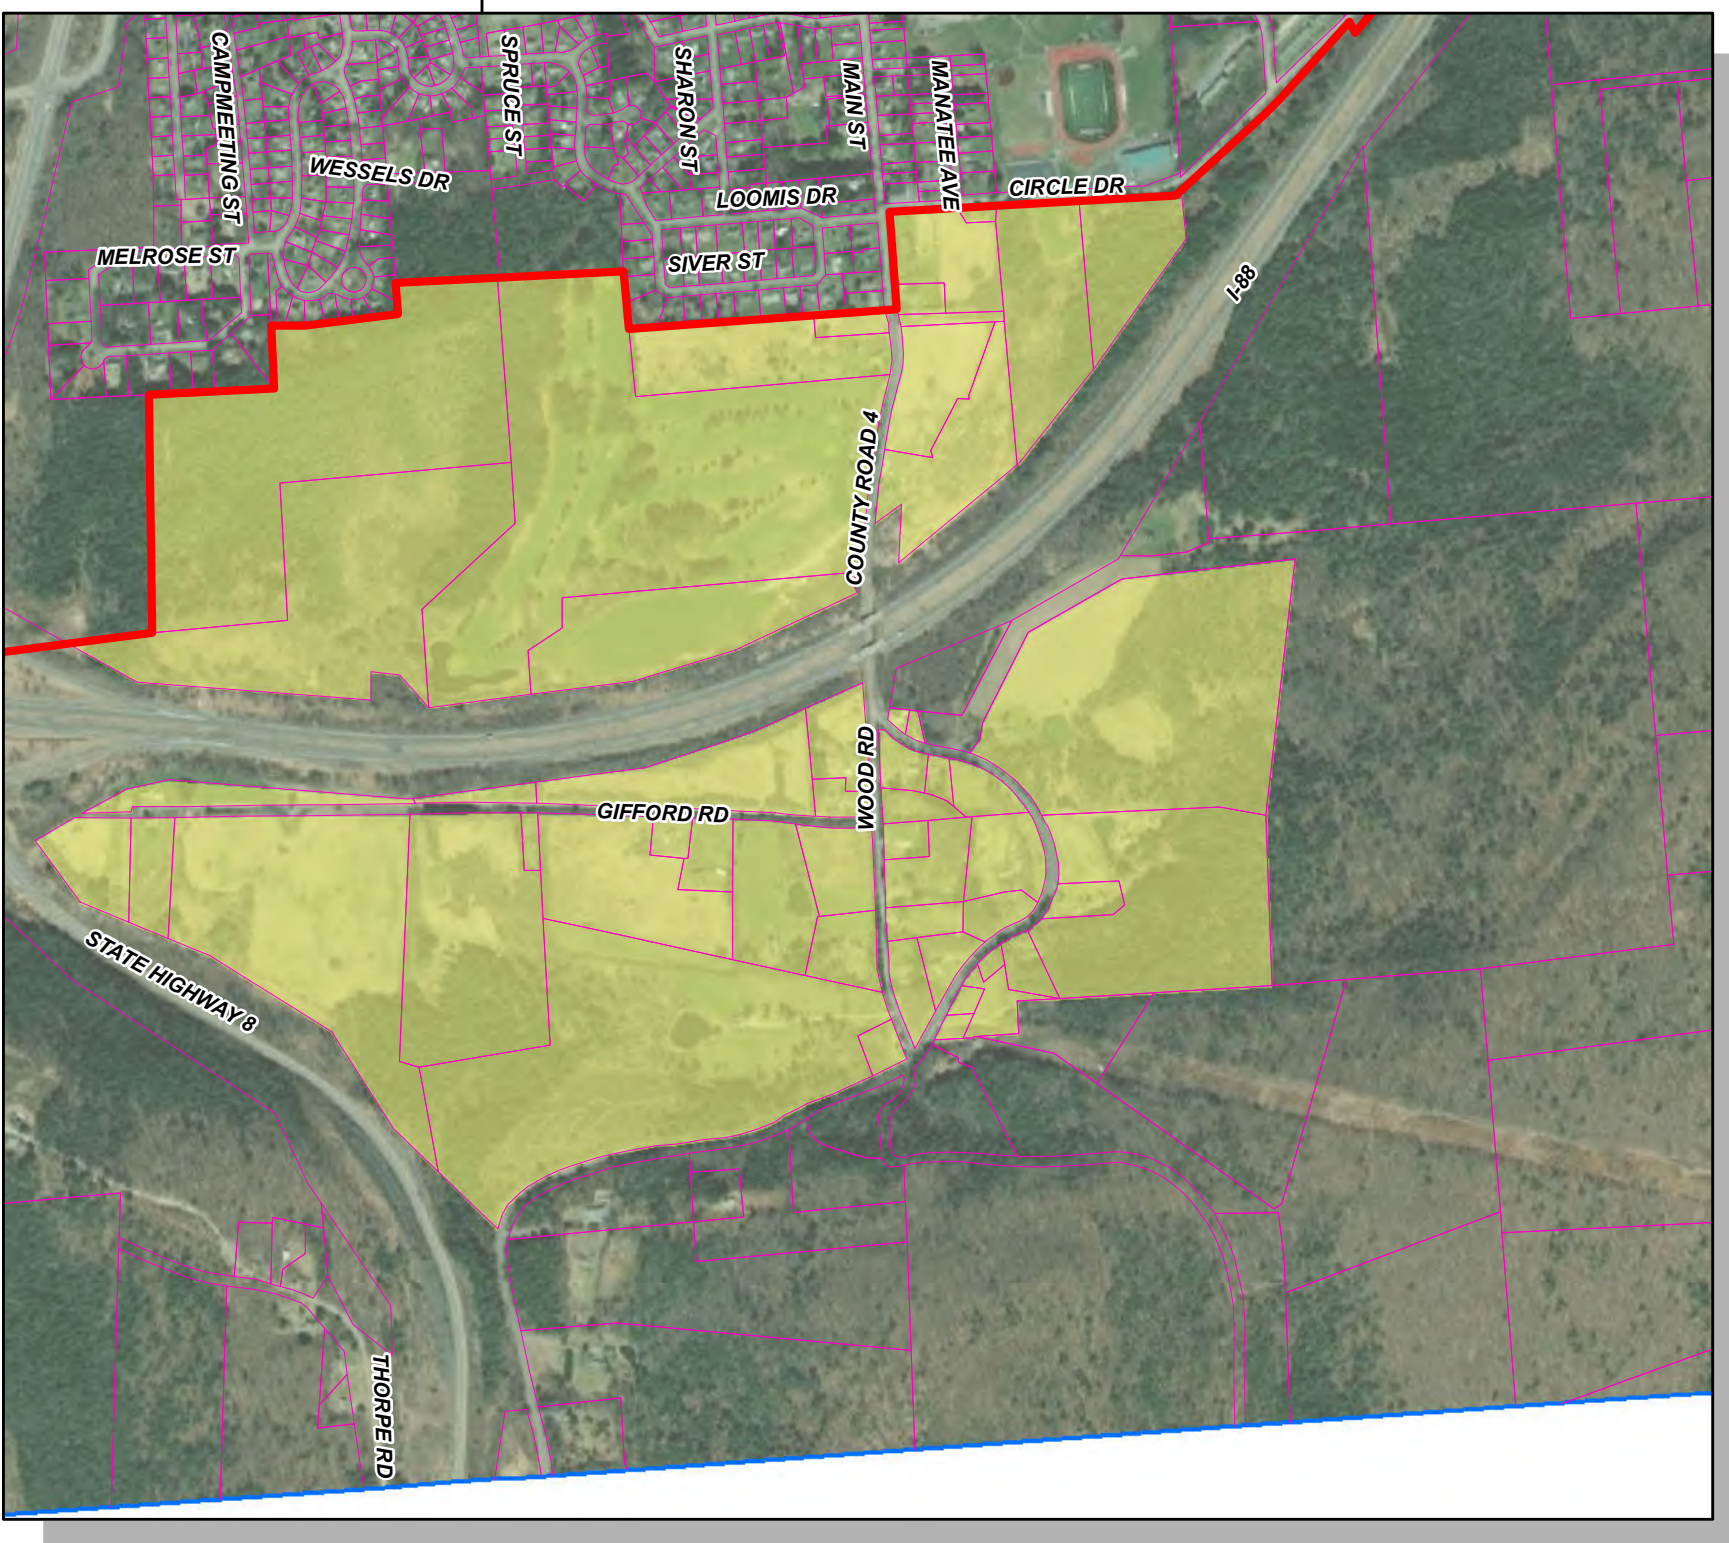

**TOWN OF SIDNEY  
ZONING MAP  
DELAWARE COUNTY, N.Y.**

INSET 4

INSET 2

INSET 3

INSET 3

INSET 1

INSET 1

INSET 2

INSET 5

INSET 4

INSET 6

SIDNEY CENTER

SIDNEY CENTER

**LEGEND**

- TAX PARCEL BOUNDARIES
- VILLAGE AND HAMLET BOUNDARY
- TOWN OF SIDNEY BOUNDARY
- RESIDENTIAL AGRICULTURAL ZONE
- HAMLET ZONE IN SIDNEY CENTER
- RESIDENTIAL DISTRICTS
- COMMERCIAL DISTRICTS
- MAYWOOD DISTRICT IN SIDNEY CENTER

INSET 6

INSET 5

PREPARED BY DELAWARE ENGINEERING D.P.C. MAY 27, 2021

SOURCES:  
 -TOWN OF SIDNEY DIGITAL TAX PARCELS, DATED 2018  
 -ESRI WORLD MAPS  
 -ESRI STREET MAPS  
 -TOWN OF SIDNEY ZONING MAP ENTITLED "ZONING MAP"  
 -TOWN OF SIDNEY, N.Y. DATED SEPT. 1989  
 -SIDNEY CENTER ZONING MAP ENTITLED "ATTACHMENT A"  
 DATED SEP. 1989

NOTE: SCALE VARIES PER VIEW